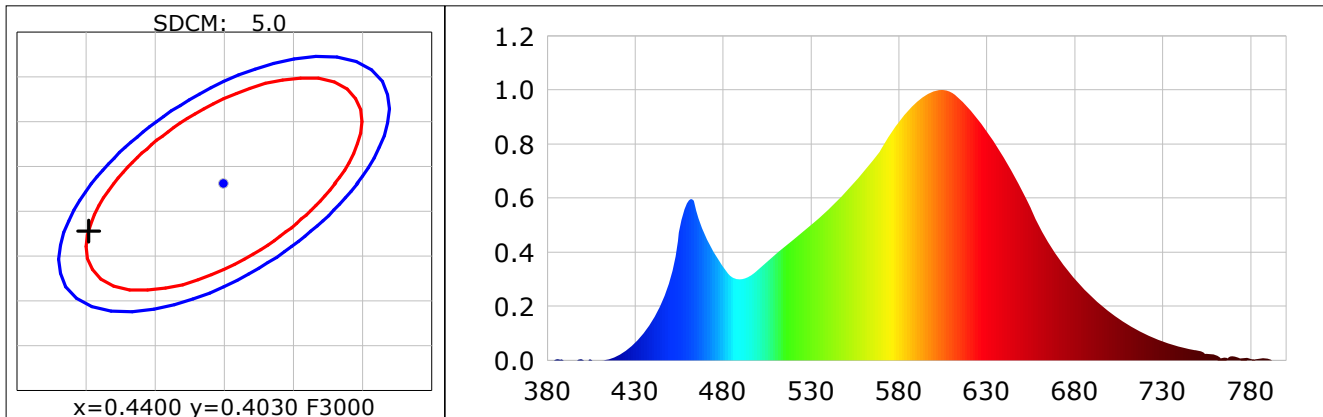

SPOR *Photometric Data*