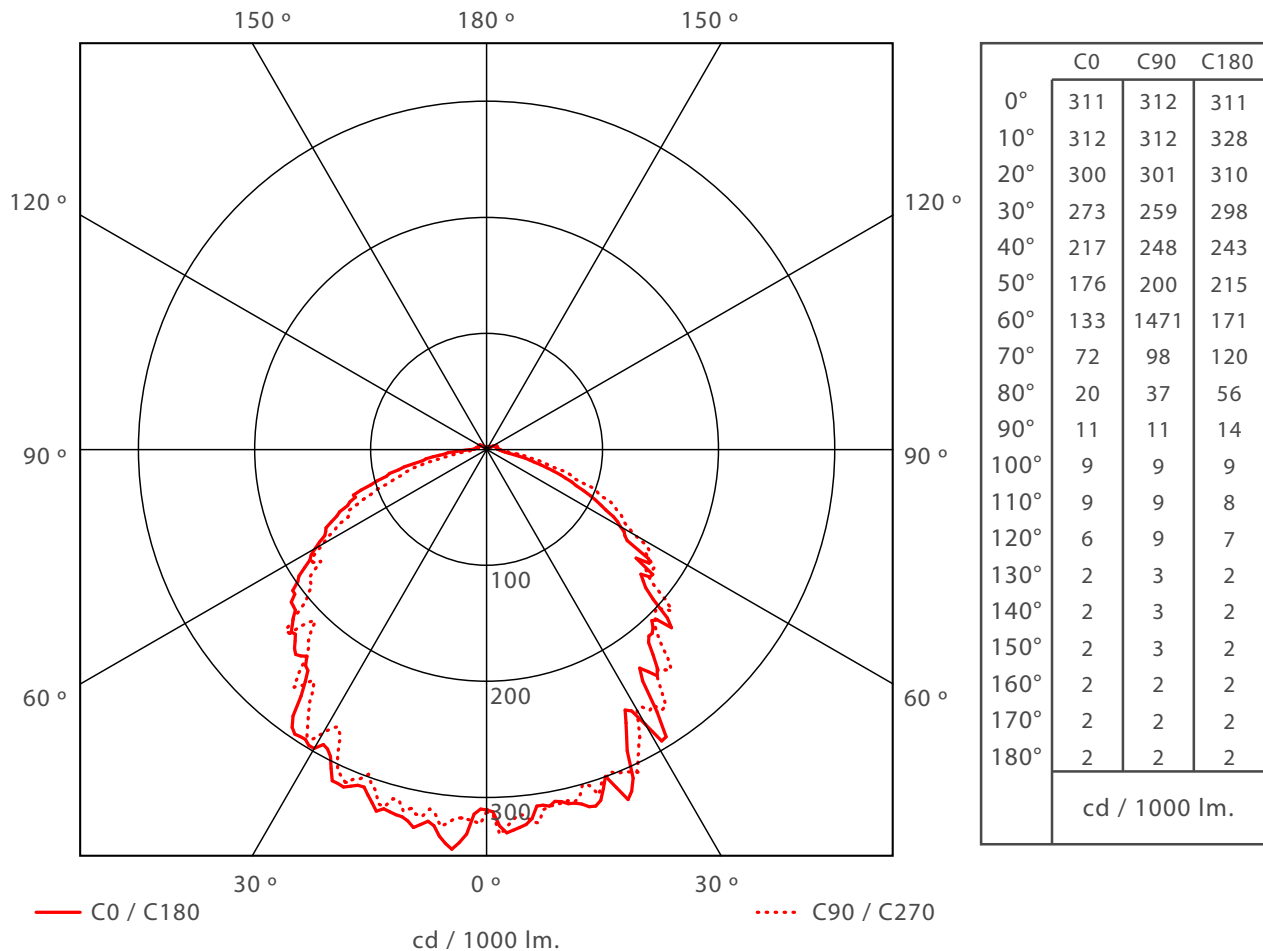

SPOR-9W-D (Warm White)

We Enlighten Your Life
Nous Illuminons Ta Vie
Iluminamos Tu Vida

AMTEK GROUP, Suite #200, 550 Sherbrooke West, Montréal, Québec, Canada, H3A 1B9
Tel: +1(514) 819-1653 | www.amtekgroup.com