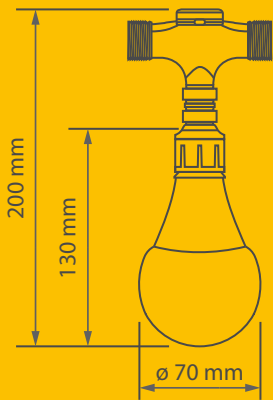

SPOR

Efficiency, quality and longevity make the AMTEK family of luminaires an integral component of your optimized lighting plan.

SPECIFICATIONS

TECHNOLOGY	LED
POWER	9 W
VOLTAGE	48 VDC
LUMENS	959 delivered
EFFICACY	106.56 lm./W
CRI	> 85 Ra.
CCT	3000 Kelvin*
DIMMABLE	0-100%
FLICKER	Flicker free
BASE MATERIAL	ABS
DIFFUSER MATERIAL	PMMA impact resistant
LIFETIME	> 50,000 hrs.
OPERATING TEMPERATURE	-10°C to +40°C
IP GRADE	IP 67
WARRANTY	5 years
NET WEIGHT	0.3 kg.
CERTIFICATION	CE RoHS

LAYING HEN FLOOR	BROILER & TURKEY FLOOR	PARENT STOCK FLOOR	REARING FLOOR
<ul style="list-style-type: none"> • 2.5 m. height • 4 m. distance between lamps 	<ul style="list-style-type: none"> • 2.5 m. height • 3.6 m. distance between lamps 	<ul style="list-style-type: none"> • 2.5 m. height • 2.6 m. distance between lamps 	<ul style="list-style-type: none"> • 2.5 m. height • 3.6 m. distance between lamps